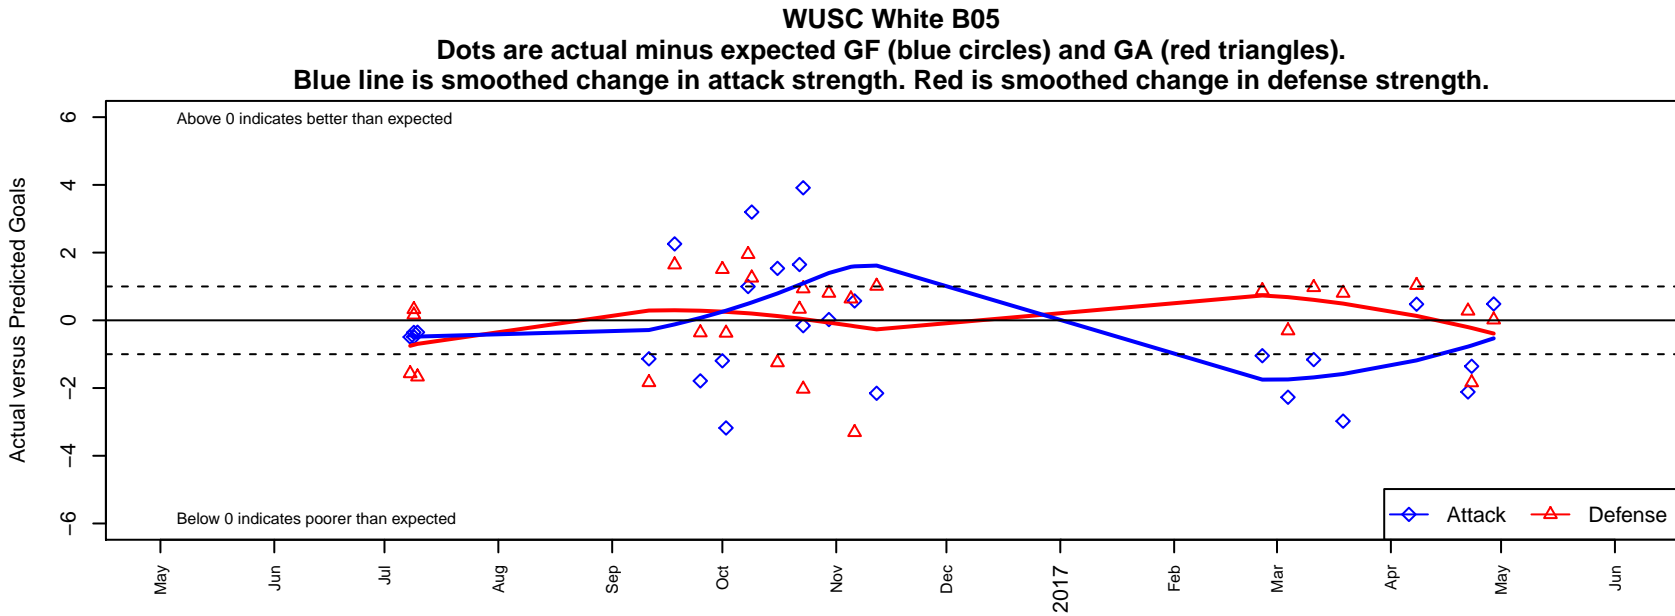

WUSC White B05

Willamette United Soccer Club
 Willamette, OR
 B05 total strength=678
 attack=0.77 defense=0.56
 fall league = PTT B05 Div 1 Blue
 spr league = Spr OYS B05 Div 1 White

alt names used:
 WILLAMETTE UNITEDWUSC 05B WHITE
 WUSC 05B White
 WUSC 05B White
 WUSC 05B White

Venues played:
 2016 PCU Summer Classic U12 Silver
 2016 PTT B05 Division 1 Blue
 2016 OYS Presidents Cup B05
 2016 Spr OYS B05 Division 1 White

**attack and defense variance (black dot)
relative to other teams
and top 10 in region**