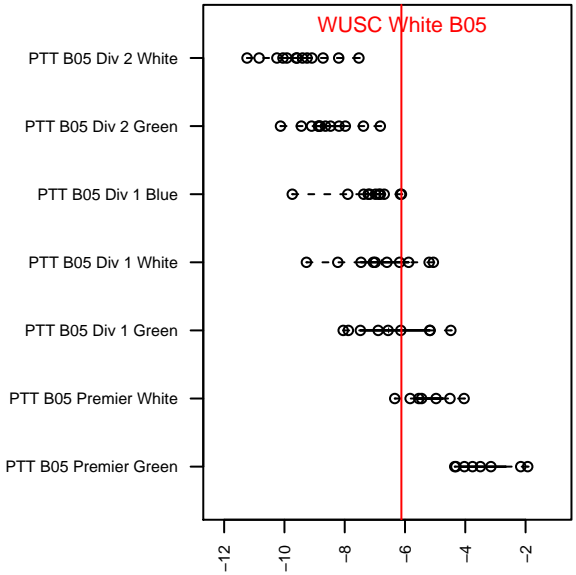

**attack and defense rating
relative to others at age
and all opponents in last 13 months**